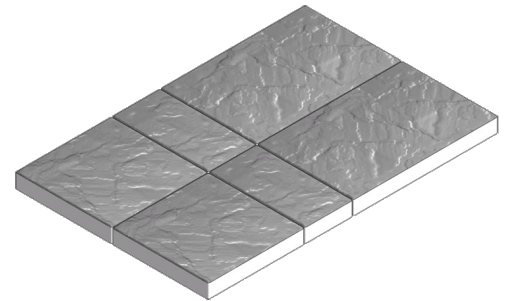

PALLET LAYOUT

NOTES

Weights are approximate and do not include shipping pallet.

PALLET SPECS

Pallet Weight 2884 lbs

Sq Ft/Pallet 103 sq.ft.